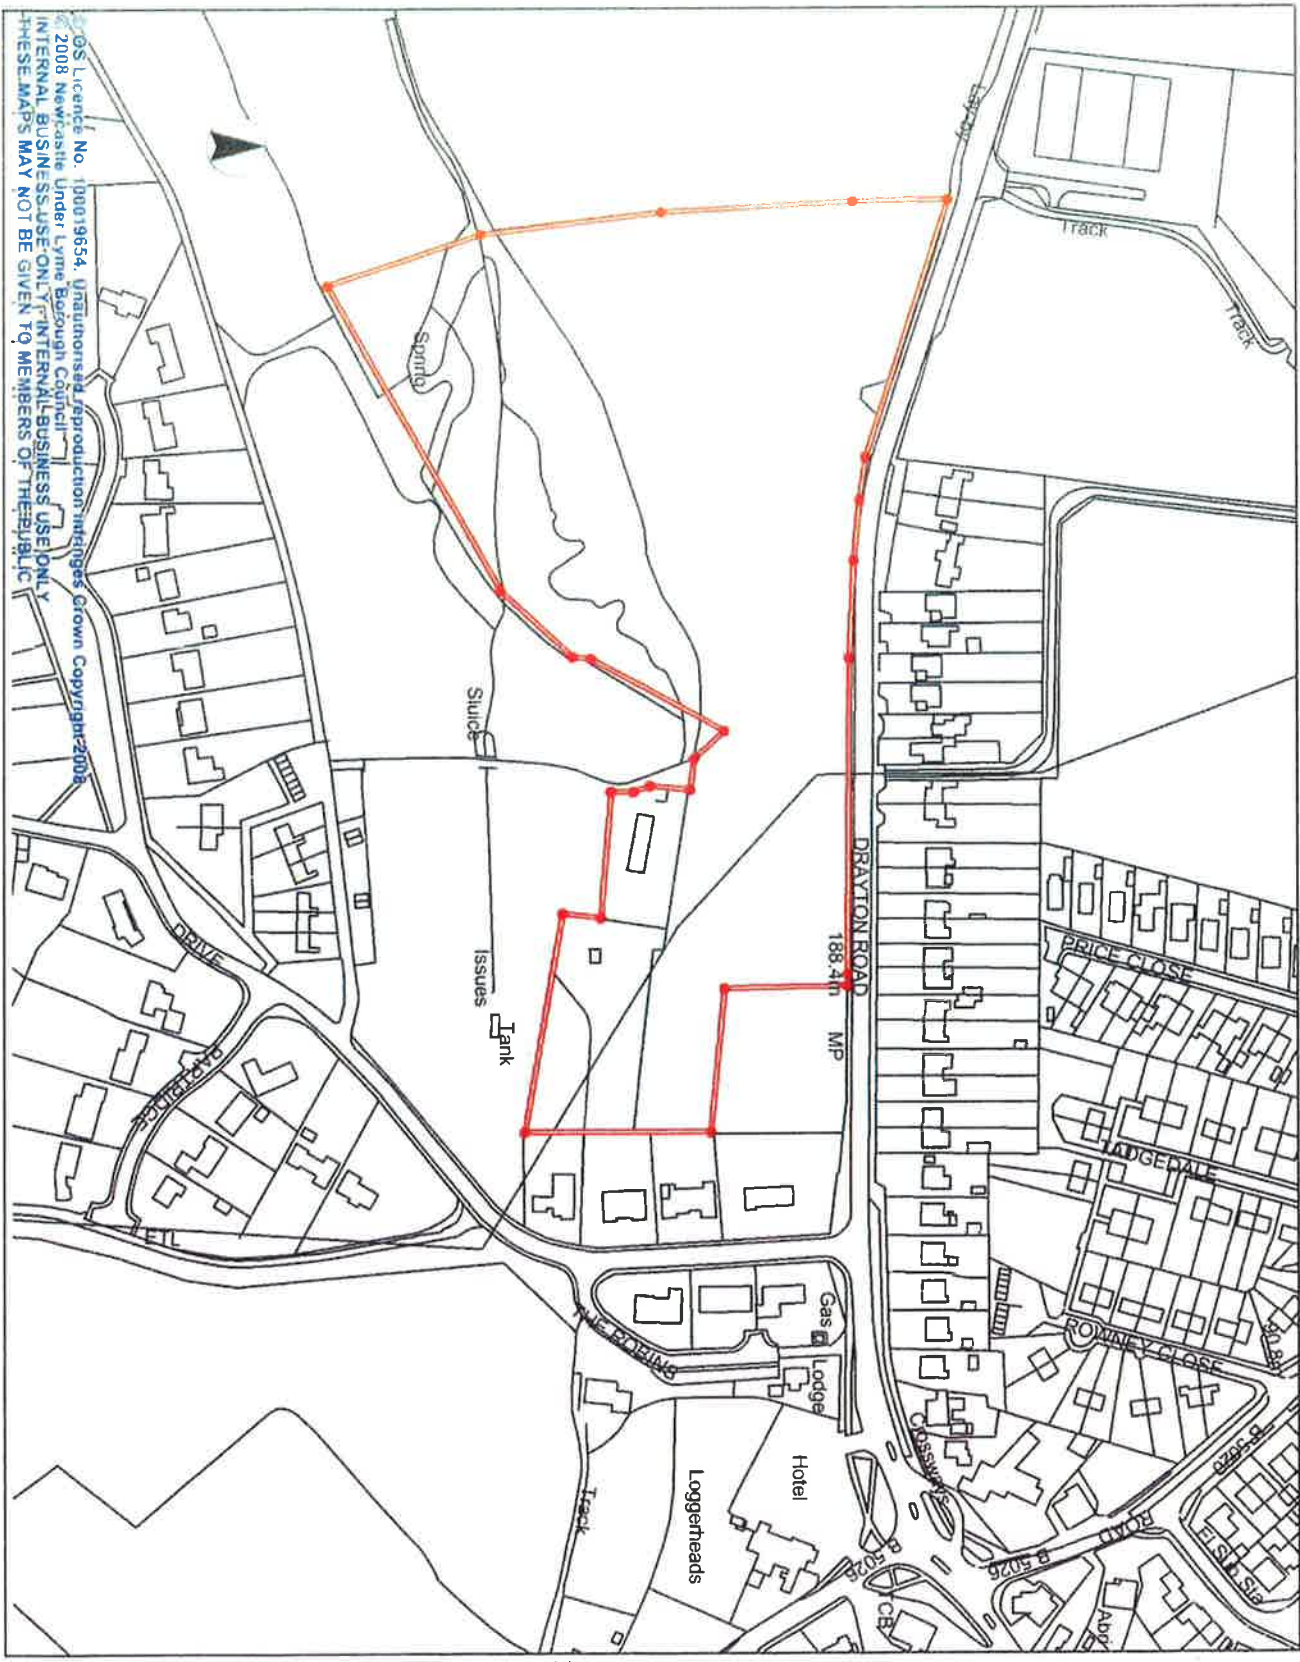

Market Drayton Road
Loggerheads
11.50 Acres

OS Licence No. 100019654. Unauthorised reproduction infringes Crown Copyright 2008.
© 2008 Newcastle Under Lyme Borough Council
INTERNAL BUSINESS USE ONLY. INTERNAL BUSINESS USE ONLY.
THESE MAPS MAY NOT BE GIVEN TO MEMBERS OF THE PUBLIC.